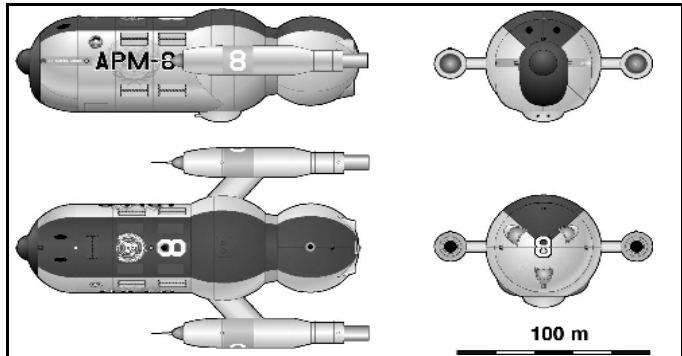

<b>Shields-</b>	
<b>Shield Type:</b>	EDS-5
<b>Shield Point Ratio:</b>	2/1
<b>Maximum Shield:</b>	3
<b>Combat Efficiency</b>	2.1
<b>D-</b>	76.1
<b>WDF-</b>	2.8

The Olympus Mons class combat transports, Reid Fleming class deuterium tankers and Mercy class Hospital ships marked a return to the original cargo carrying role of the Bison design. However, unlike prewar designs these ships mounted light defensive armament. As UE Alliance forces went on the offensive in 2158, both classes helped establish a fast, reliable logistic trail from the core areas of UE space to the front lines.