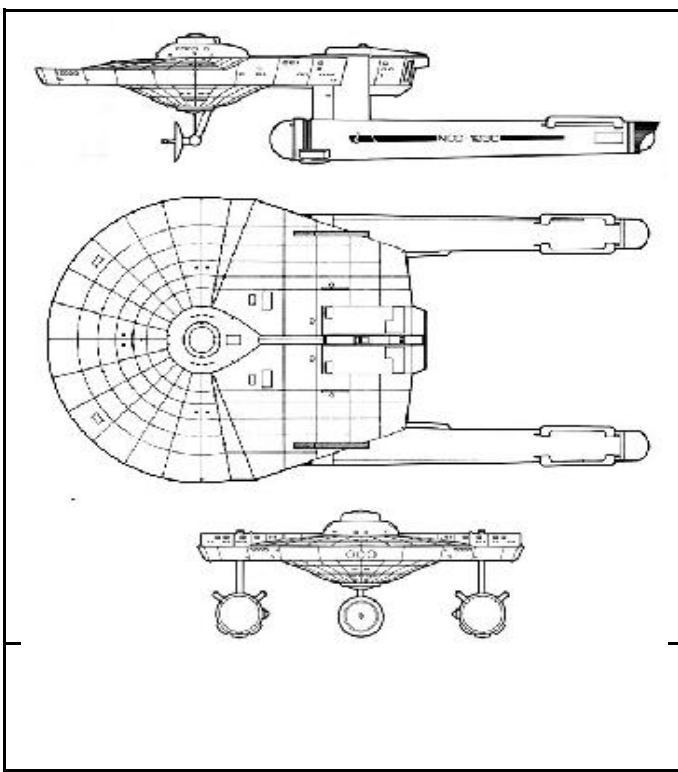

Shields-		
Shield Type:	FSI	FSL
Shield Point Ratio:	1/3	1/3
Maximum Shield:	11	14
Combat Efficiency	14.6	59.9
D-	85.1	89.7
WDF-	17.2	66.8

The Coventry Class Image is c/o Starships Schematic Database
The Coventry Class Design, History, Names & Registries © Ships of the Starfleet Vol1
FASA Statistics and History Modified by Steve Bacon V2.0
<http://homepage.ntlworld.com/steven.bacon/>
Star Trek is © Paramount Pictures, No infringement intended
Star Trek Starship Tactical Combat Simulator is © FASA, No infringement intended