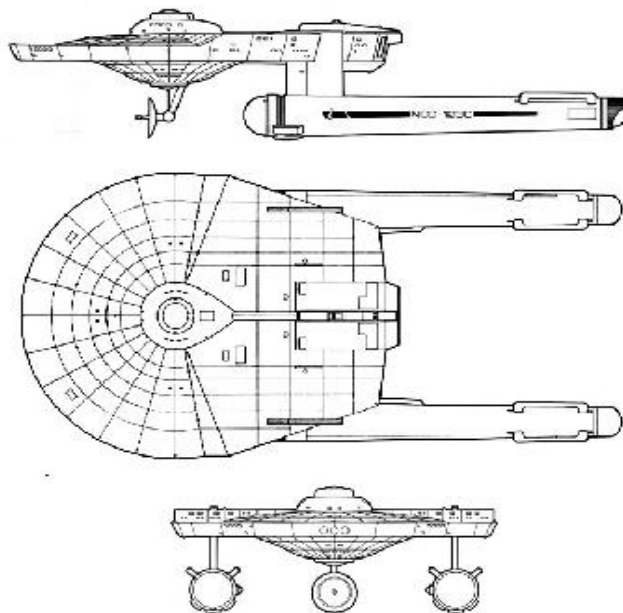

LIGHT CRUISER

ANTON CLASS

Classification:	CA	FF
Class:	X	IX
Model:	I	II
Class Commission Date:	2242	2256
Number Proposed:		
Constructed:	68	56
Lost:		
Destroyed:		
Scrapped:		
Training:		
Captured:		
Sold:		
Superstructure:	20	20
Damage Chart:	C	C
Dimensions:		
Length:	269m	269m
Width:	134m	134m
Height:	62m	62m
Displacement:	159535 mt	158845 mt
Cargo Specs		
Total SCU:	208 SCU	207 SCU
Cargo Capacity:	10420 mt	10360 mt
Computer Type:	M3	M3
Landing Capacity:	N	N
Cloaking Device:		
Power to Engage:		
Transporters:		
6-person:	4	4
20-person Combat:		
22-person Emergency:	3	3
cargo:	1	1
Laboratories:		6
Brigs:	14	12
Replicators:		
Shuttlecraft:		
Light Shuttle:	2	2
Standard Shuttle:	2	2
Heavy Shuttle:		
Cargo Shuttle:		
Medical Shuttle:		
Combat Shuttle:		
Ships Complement:	370	368
Officers:	74	74
Enlisted:	296	295
Troops:		
Passengers:	10	10
ENGINEERING:		
Total Power Available:	34	34
Movement Point Ratio:	3/1	3/1
Warp Engine Type:	FWC-1	FWC-1
Number:	2	2
Power Units:	14	14
Stress Chart:	G/K	G/K
Optimum Speed:	4.55	4.6
Max Safe Cruising:	7.00	7.00
Emergency Speed:	8.13	8.16
Maximum Speed:	8.69	8.73
Impulse Engine Type:	FIC-3	FIC-3
Power Units:	6	6
WEAPONS/DEFENSE		
Beam Weapon:	FL-4	FH-3
Firing Arcs:	2FP,2FS,2F	2FP,2FS,2F
Firing Chart:	G	W
Maximum Power:	3	5
Damage Modifiers		
+3		1-10
+2		11-17
+1	1-4	18-20
Beam Weapon:		
Firing Arcs:		
Firing Chart:		
Maximum Power:		
Damage Modifiers		
+3		
+2		
+1		
Torpedo Type:		
Firing Arcs:		
Firing Chart:		
Power To Arm:		
Damage:		
Stock:		

Shields:		
Shield Type:	FSH	FSH
Shield Point Ratio:	1/2	1/2
Maximum Shield:	12	12
Combat Efficiency	4.7	27.4
D-	78.6	78.6
WDF-	6.0	34.8

The Anton Mk 1a.

Changes from F-ASA Mk1: LASERS TO FL4, BUT INCREASE TO 6
Shields to FSH
Impulse to FIC3 as FIC not compatible with class X